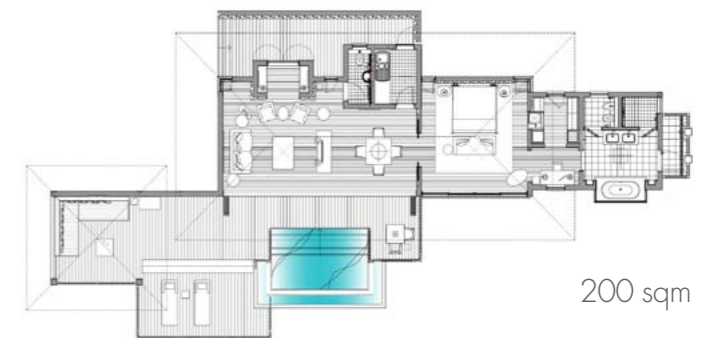

VILLA FEATURES

- Private plunge pool (20 sqm)
- Large private terrace with sundeck chairs
- Outdoor sheltered pavilion
- Contemporary and elegant design
- Double walk-in closet
- Electronic safe
- Refrigerated private bars in-villa & outdoor
- Working desk
- 2 x 55" Televisions
- Marshall Bluetooth Speaker
- Yoga mat
- Easel and sketch pad
- Sofa bed suitable for 1 child and/or 1 adult
- Private Outdoor Rain Shower
- Complimentary Raffles Butler Service
- Fully Equipped Kitchenette
- Wine Cellar