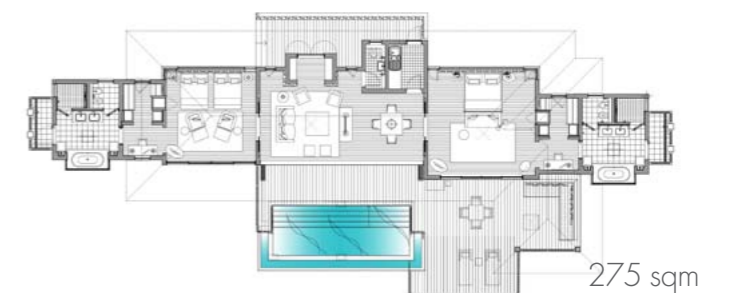

VILLA FEATURES

- Private plunge pool (20 sqm)
- Large private terrace with sundeck chairs
- Outdoor sheltered pavilion
- Contemporary and elegant design
- Double walk-in closet
- Electronic safe
- Refrigerated private bars in-villa & outdoor
- Working desk
- 3 x 55" Televisions
- Marshall Bluetooth Speaker
- Yoga mat
- Easel and sketch pad
- Sofa bed suitable for 1 child and/or 1 adult
- Private Outdoor Rain Shower
- Complimentary Raffles Butler Service
- Fully Equipped Kitchenette
- Wine Cellar
- Hammock (Beachfront Villas only)