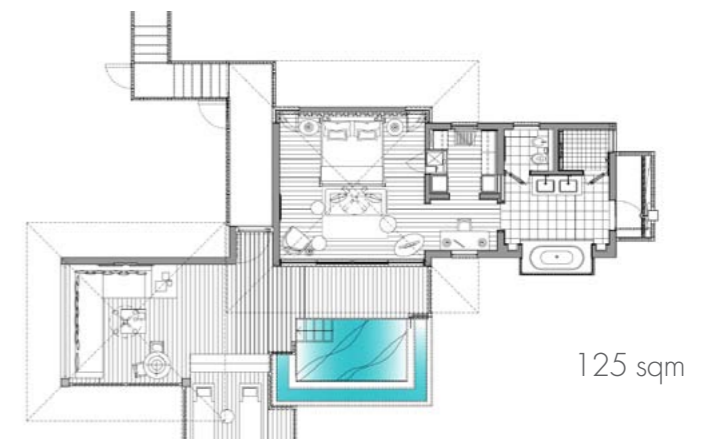

VILLA FEATURES

- Contemporary and elegant design
- Private plunge pool (10 sqm)
- Large Private Terrace with Sundeck Chairs
- Outdoor Sheltered Pavilion
- Double Walk-in Closet
- Electronic Safe
- Refrigerated private bars in-villa & outdoor
- Working Desk
- Marshall Bluetooth Speaker
- Nespresso and Tea Facilities
- Yoga Mat
- Art easel and sketch pad
- Sofa bed suitable for 1 child and/or 1 adult
- Private Indoor & Outdoor Rain Shower
- Deep Soak bathtub with Panoramic view