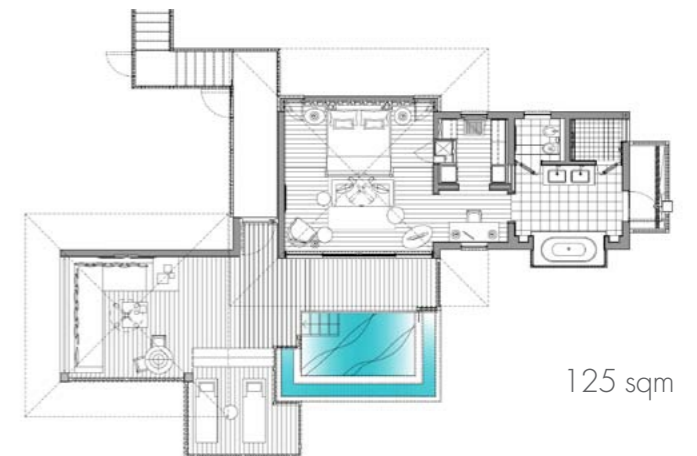

VILLA FEATURES

- Contemporary and elegant design
- Private plunge pool (10 sqm)
- Large Private Terrace with Sundeck Chairs
- Outdoor Sheltered Pavilion
- Double Walk-in Closet
- Electronic Safe
- Refrigerated private bars in-villa & outdoor
- Working Desk
- Marshall Bluetooth Speaker
- Nespresso and Tea Facilities
- Yoga Mat
- Art easel and sketch pad
- Sofa bed suitable for 1 child and/or 1 adult
- Private Indoor & Outdoor Rain Shower
- Deep Soak bathtub with Partial Ocean view