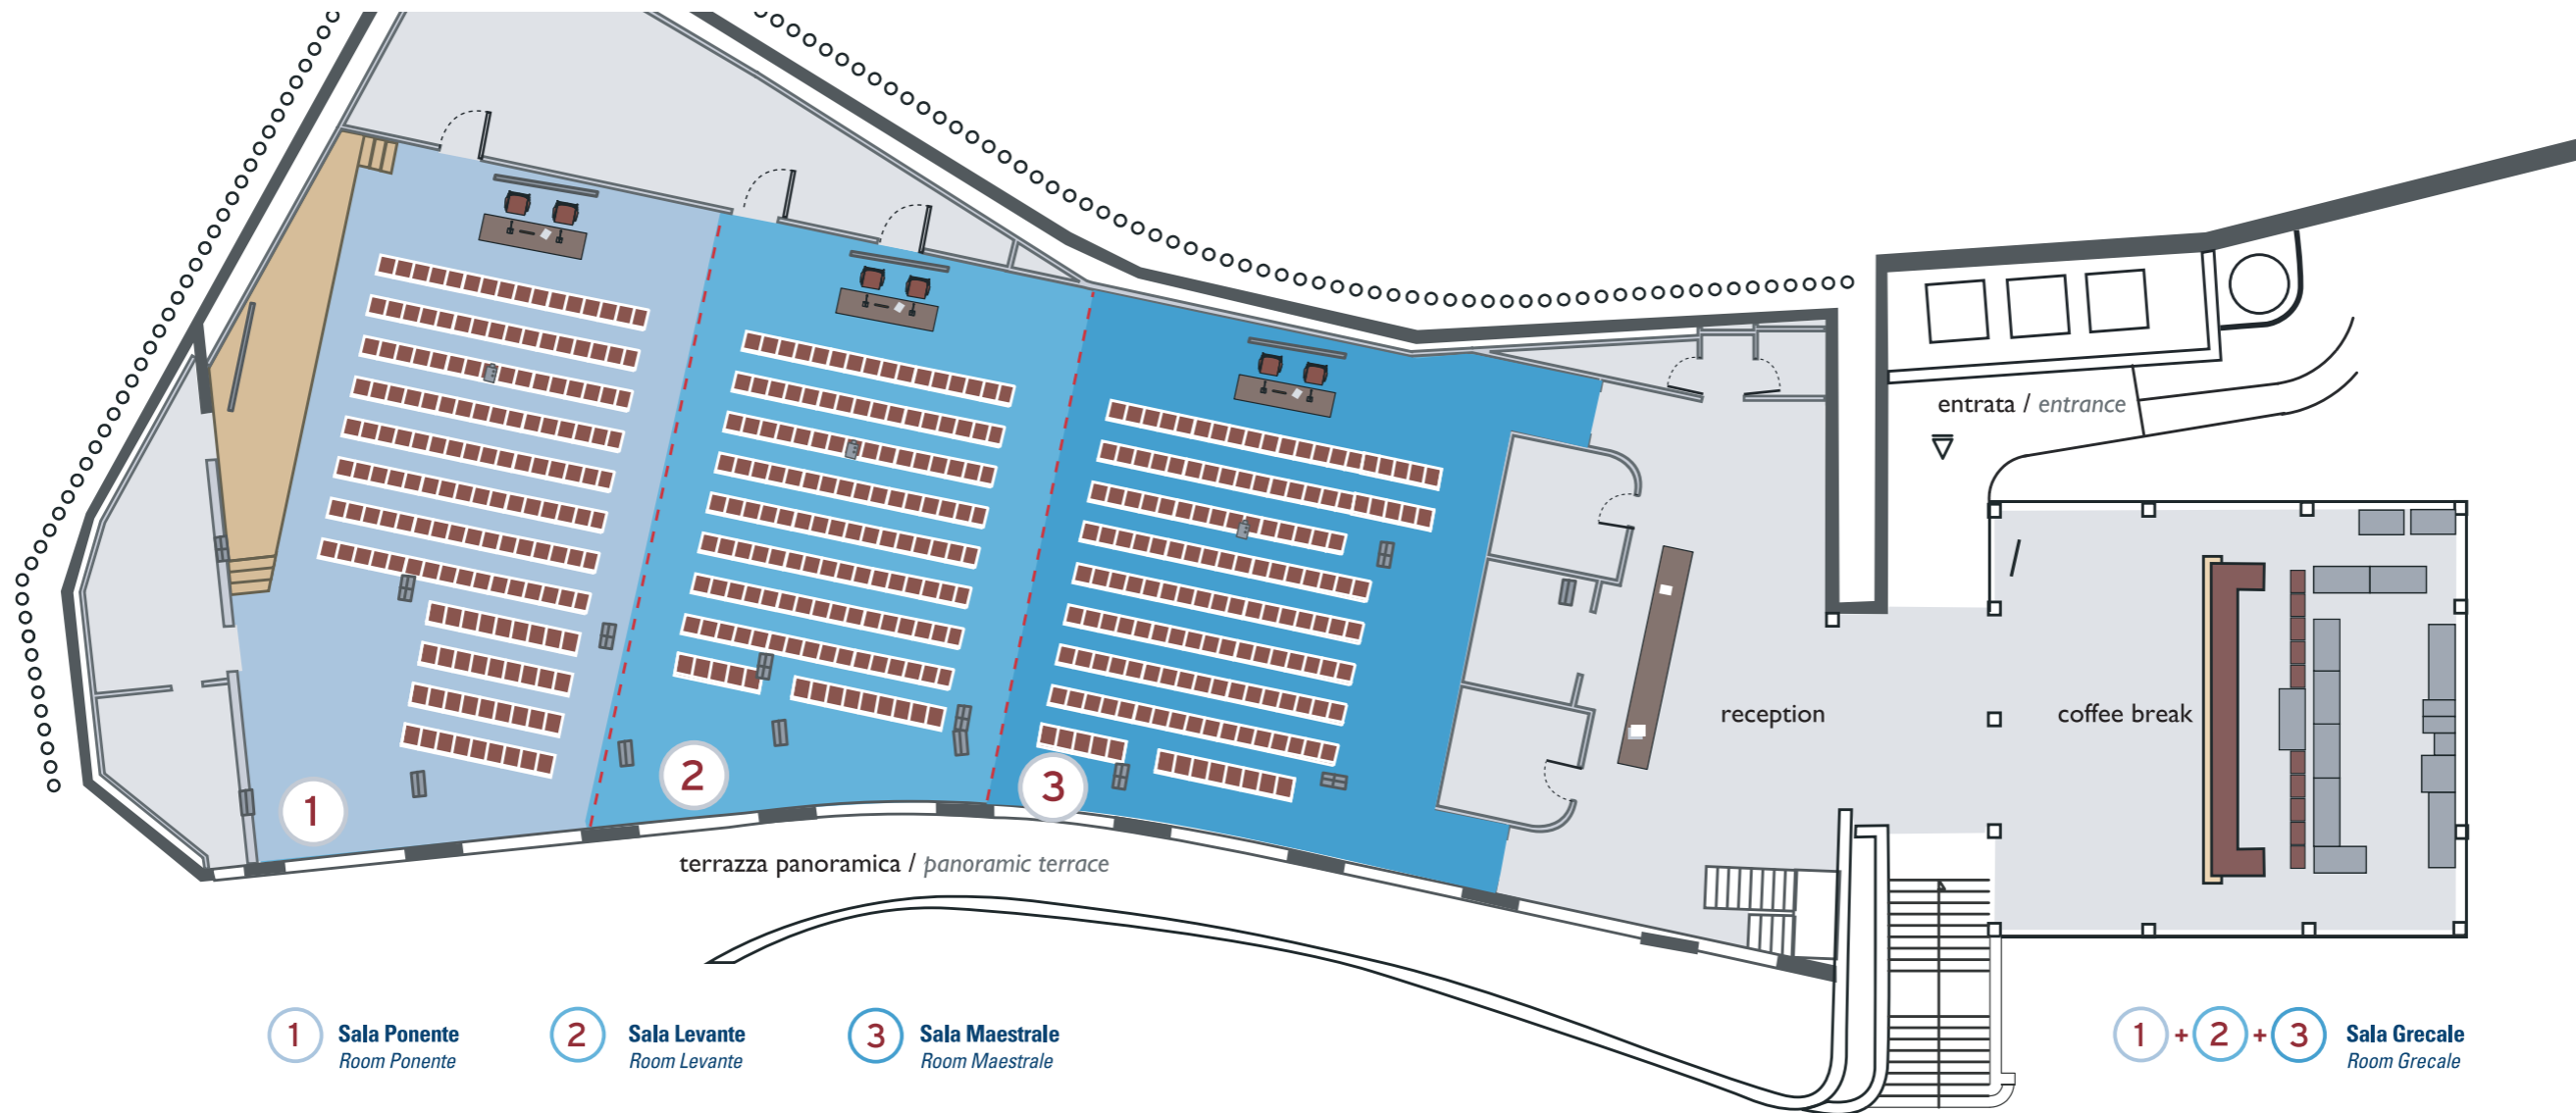

1 Sala Ponente
Room Ponente

2 Sala Levante
Room Levante

3 Sala Maestrale
Room Maestrale

1 + 2 + 3 Sala Grecale
Room Grecale

Piano CONGRESSI
planimetria

PLANIMETRIA