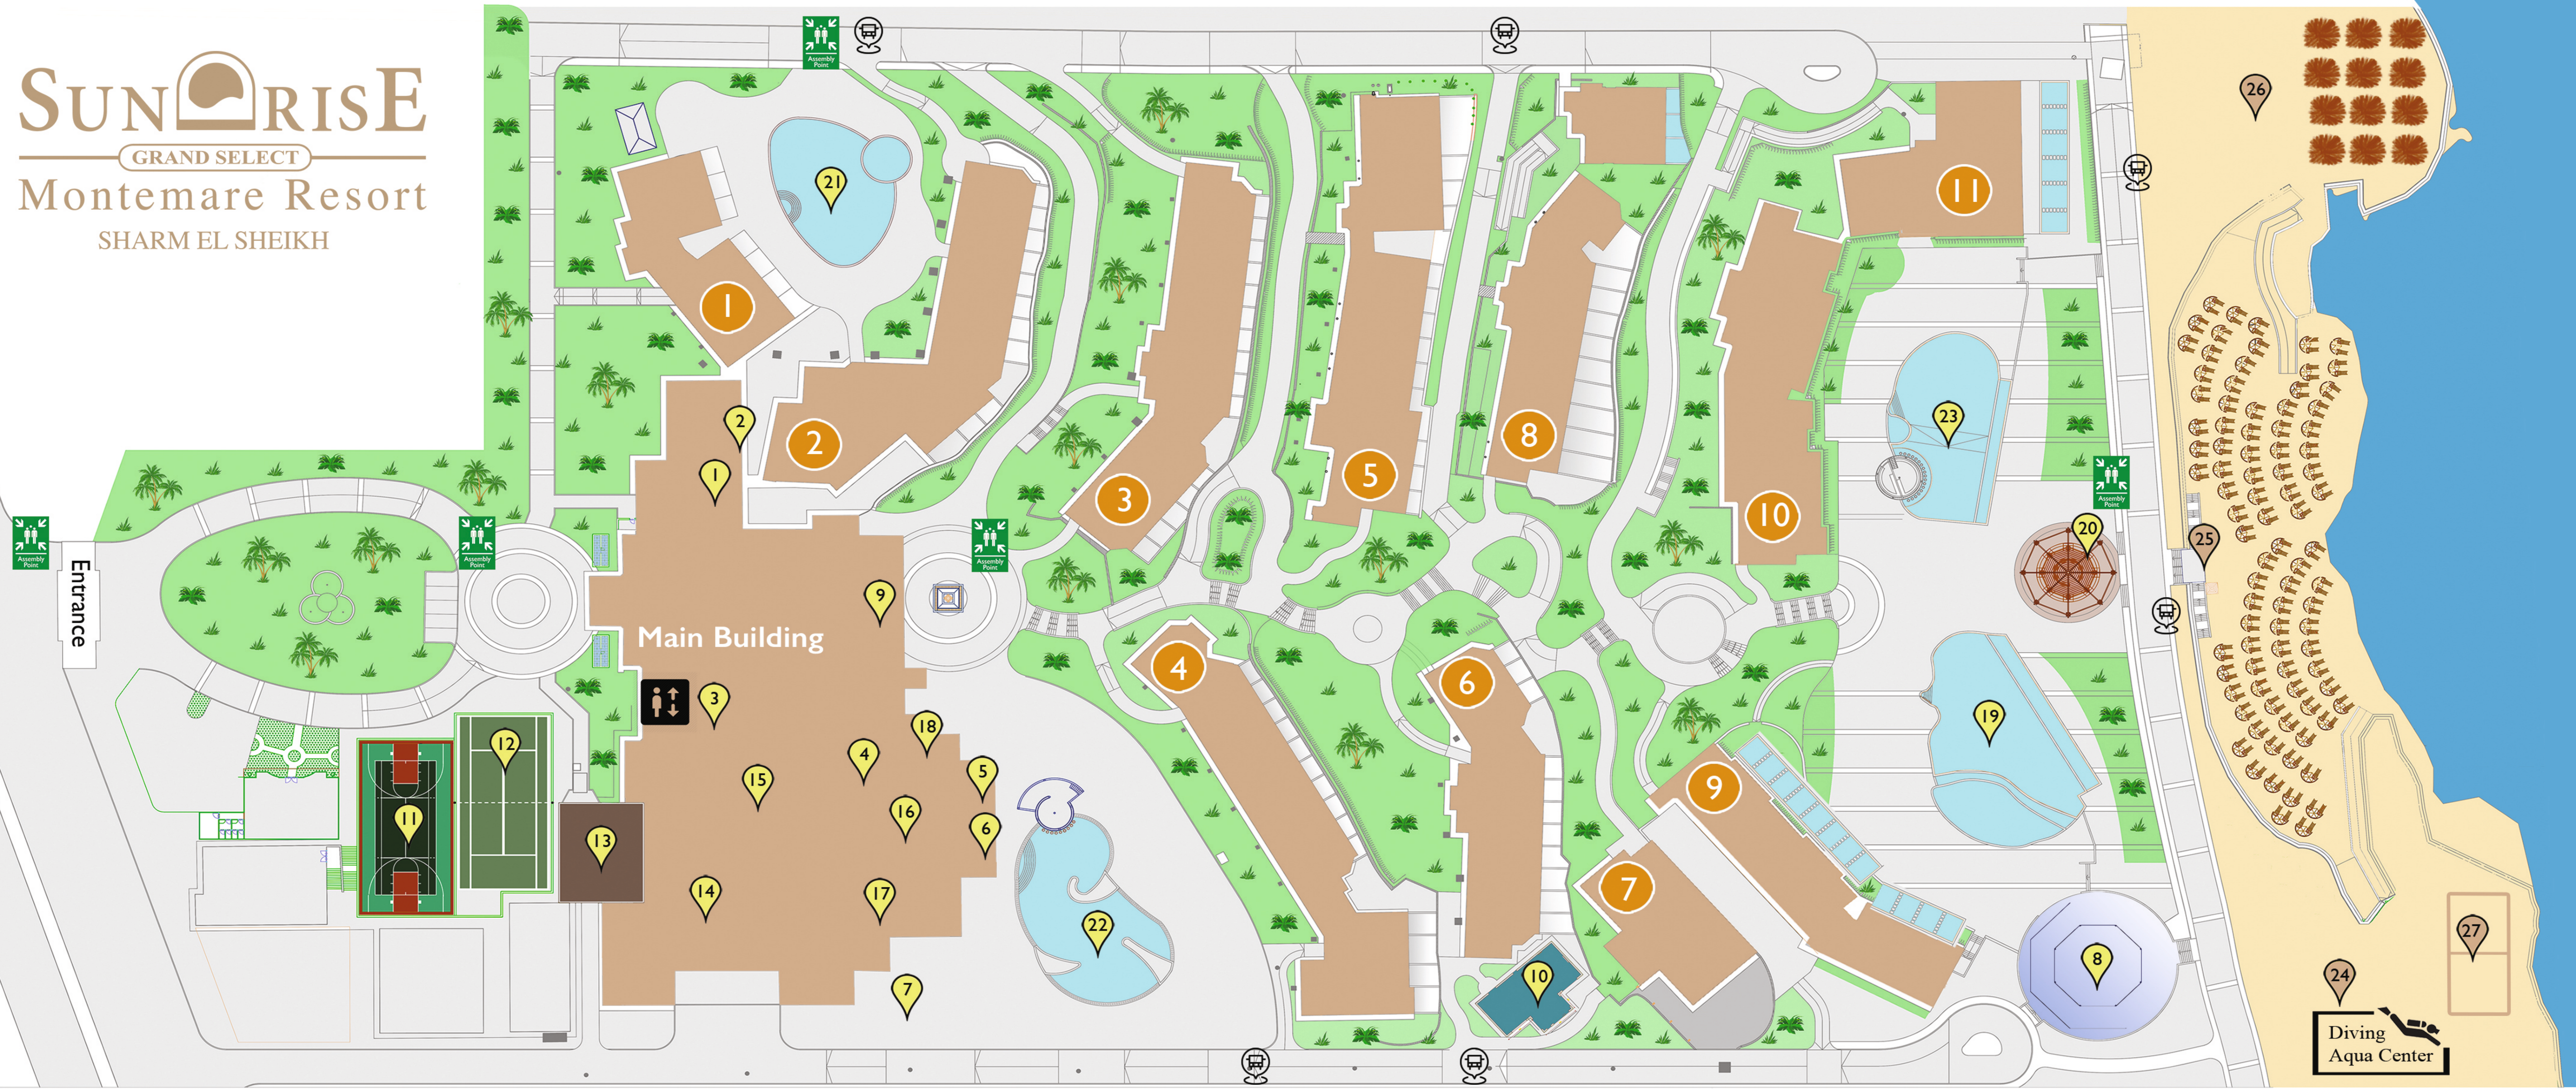

SUNRISE

GRAND SELECT

Montemare Resort

SHARM EL SHEIKH

- 1 Reception (first floor)
 - 2 Guest Service Centre (first floor)
 - 3 Ivory Lobby Bar (first floor)
 - 4 Horizon International Restaurant (first floor)
 - 5 Basilico Italian Restaurant
 - 6 Manzuko Asian Restaurant
 - 7 Amphitheatre
 - 8 Felucca Seafood Restaurant
 - 9 The Terrace Shisha Lounge
 - 10 Kids Planet
 - 11 Multi-purpose Court
 - 12 Tennis Court
 - 13 Conference Room (first floor)
 - 14 Clinic (ground floor)
 - 15 Spa Centre (ground floor)
 - 16 Fitness Centre (ground floor)
 - 17 Beauty Salon (ground floor)
 - 18 Shopping Area
 - 19 Island Pool 2
 - 20 Island Pool Bar
 - 21 Oasis Pool
 - 22 Splash Pool
 - 23 Island Pool I
 - 24 Diving Centre
 - 25 Chiringuito Beach Bar
 - 26 Beach Cabanas
 - 27 Adult Only Area
-  Assembly Point
  Bus Station

1	2	3	4	5	6	7	8	9	10	11
Ground Floor 1101 - 1107	Ground Floor 2101 - 2117	Ground Floor 3101 - 3117	Ground Floor 4101 - 4117	Ground Floor 5101 - 5116	Ground Floor 6101 - 6112	Ground Floor 7101 - 7105	Ground Floor 8101 - 8116	Ground Floor 9101 - 9112	Ground Floor 10101 - 10112	Ground Floor 11101 - 11109
First Floor 1201 - 1207	First Floor 2201 - 2217	First Floor 3201 - 3218	First Floor 4201 - 4218	First Floor 5201 - 5216	First Floor 6201 - 6214	First Floor 7201 - 7205	First Floor 8201 - 8216	First Floor 9201 - 9212	First Floor 10201 - 10212	First Floor 11201 - 11209